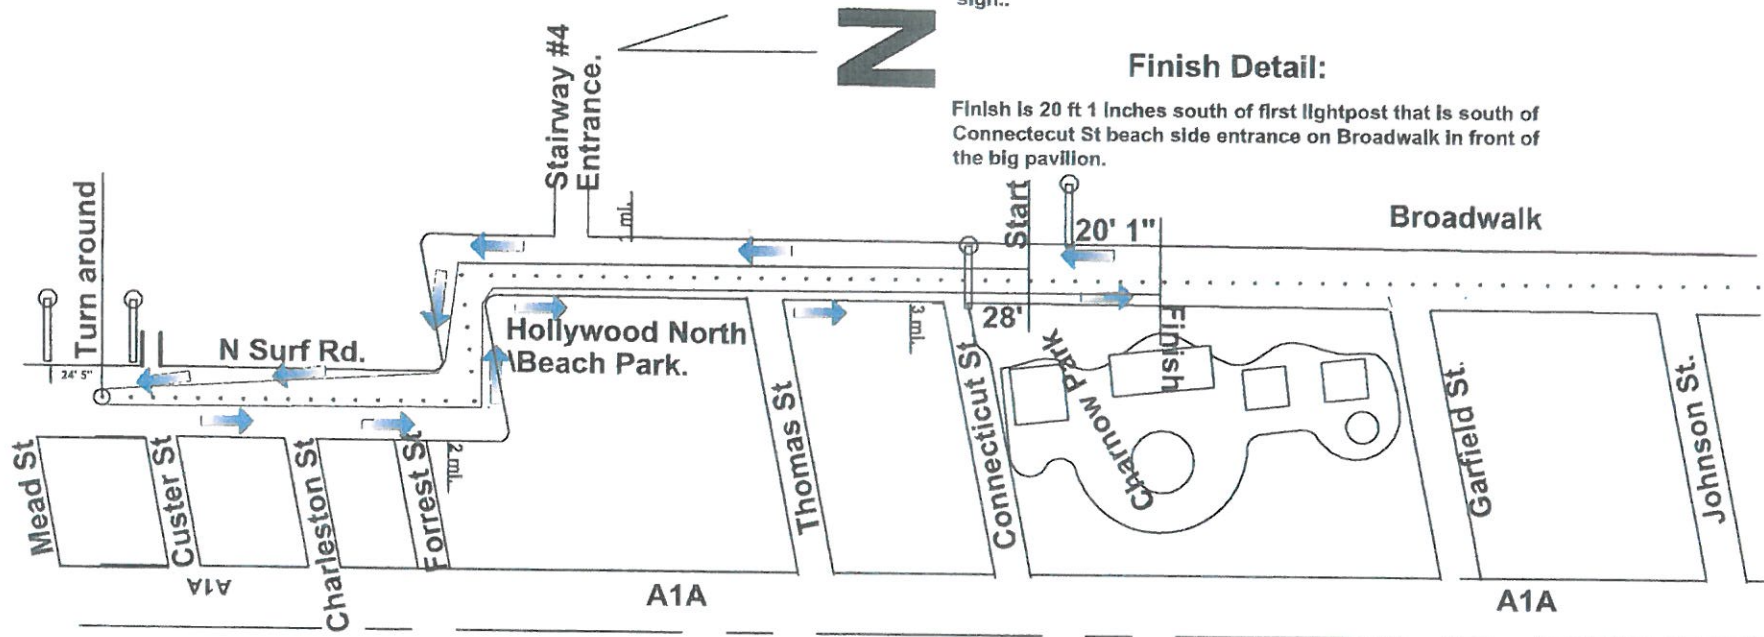

## Turn Detail:

Turn around is 24 ft, 5 inches south of second lightpost that is on north side of Custer St. beach entrance on N Surf Rd..

## Start Detail:

Start is 28 ft. south of post on south corner of Connecticut St and Broadwalk in front of City of Hollywood, Charnow Park sign..

## Finish Detail:

Finish is 20 ft 1 inches south of first lightpost that is south of Connecticut St beach side entrance on Broadwalk in front of the big pavillion.

Mile 1 is 10ft south of stairway #4 that is right before Sheridan across from North Beach Park.

Mile 2 is 30 ft. south of rear entrance to park just south of Forrest St.

Mile 3 is in front of the Paradise Hotel north of Cleveland St.